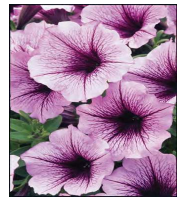

Superbells®

Greatly improved over million bells, These Proven Winner Brand Calibrachoa Have superior summer performance that truly make them **SUPER!**

Red

Pink / Salmon

Red

Violet

Mixed Color Calibrachoa Baskets
Many Striking Combos
Growers Choice

Pink

Pink

Red

Supertunias®

No ordinary petunia. Tremendous mounds of color, flowering all summer and into the fall. So, why do we call them **Supertunias®**?

Because they are the **BEST** series of *Petunia* on the market!

Blue

We also offer
Mixed Color Petunia Baskets
Many Striking Combos
Growers Choice

Plum

Red

Ivy Geraniums

Beautiful flower clusters on trailing plants of ivy shaped leaves. Prefers part sun / part shade locations.

Lavender

Pink

Zebra Plant

(Wandering Jew)
Foliage plant for indoors or out.

All baskets are 10" white baskets.
Plants will be a
minimum of 20" to 24" across.

They're all Beautiful
Order Several Today
Just \$ each